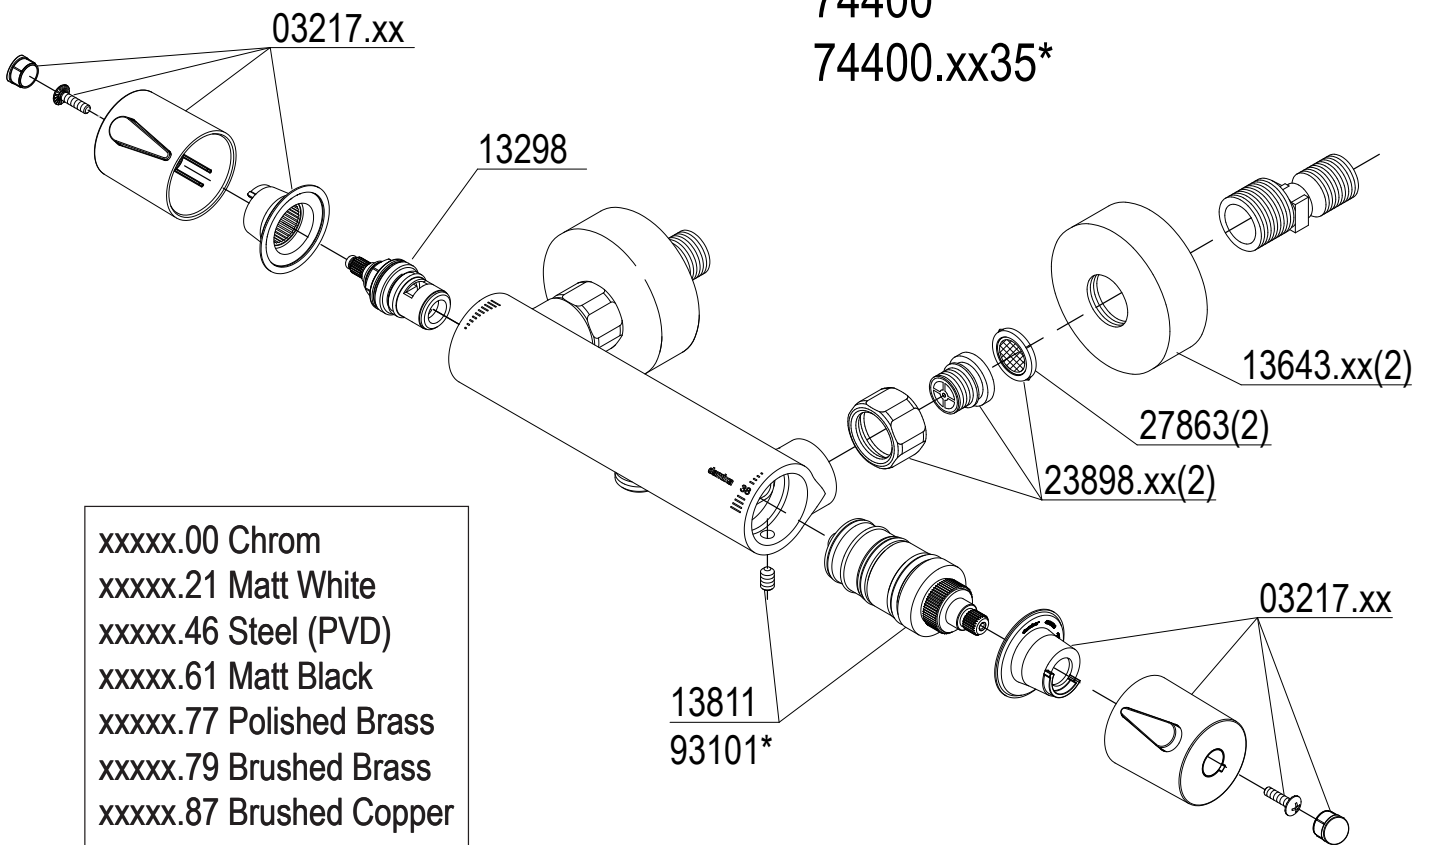

74400
74400.xx35*

- xxxxx.00 Chrom
- xxxxx.21 Matt White
- xxxxx.46 Steel (PVD)
- xxxxx.61 Matt Black
- xxxxx.77 Polished Brass
- xxxxx.79 Brushed Brass
- xxxxx.87 Brushed Copper